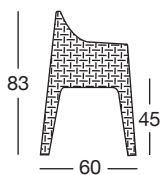

## COLORI COLOURS

11  
lino  
linen

81  
antracite  
anthracite grey

70  
bronzo  
bronze

Art. 2321

Imballo: 4 pezzi  
Packing: 4 pieces

Peso unitario Kg 5,000  
Unit weight

Misure imballo 75x64x117 cm  
Packing sizes

**CATAS**

Conforme EN 15373:2007  
According to EN 15373:2007

made in Italy

Sede/Headquarters: 25030 Coccaglio (BS) Italy - Via G. Monauni, 12  
Divisione Commerciale Italia: Tel. 0307718.760/765/770 - Fax 0307718.777  
www.scab.it - e-mail: italia@scab.it  
Export Department: Phone +390307718.720/725/726 - Fax +390307718.700  
www.scabitaly.com - e-mail: export@scabitaly.com